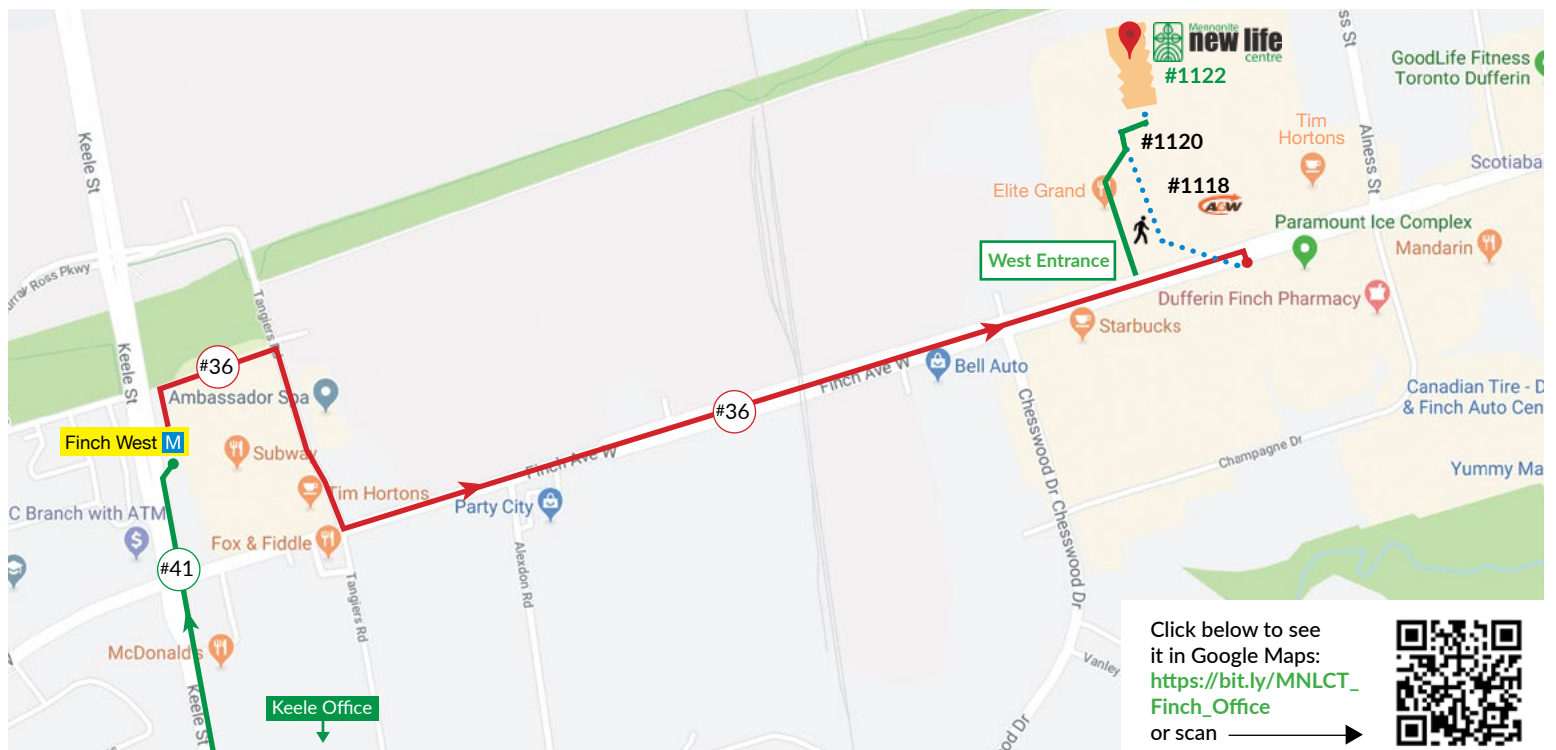

Directions to MNLCT Finch Office, 1122 Finch Ave. W., Unit 1 FROM YONGE & FINCH AREA (FROM THE EAST)

From Finch East Station: Take the #36 Finch West Bus, get off at the stop after Alness St.

We are right behind the #1120 building

If driving: Please enter at the West entrance, the 2nd driveway (after the A&W)

Directions to MNLCT Finch Office, 1122 Finch Ave. W., Unit 1 FROM KEELE & FINCH AREA (FROM THE WEST)

From Finch West Station: Take the #36 Finch West bus and get off at the stop after Chesswood Dr., we are right behind the #1120 building

If driving: Please enter at the West entrance, the 1st driveway (before the A&W)