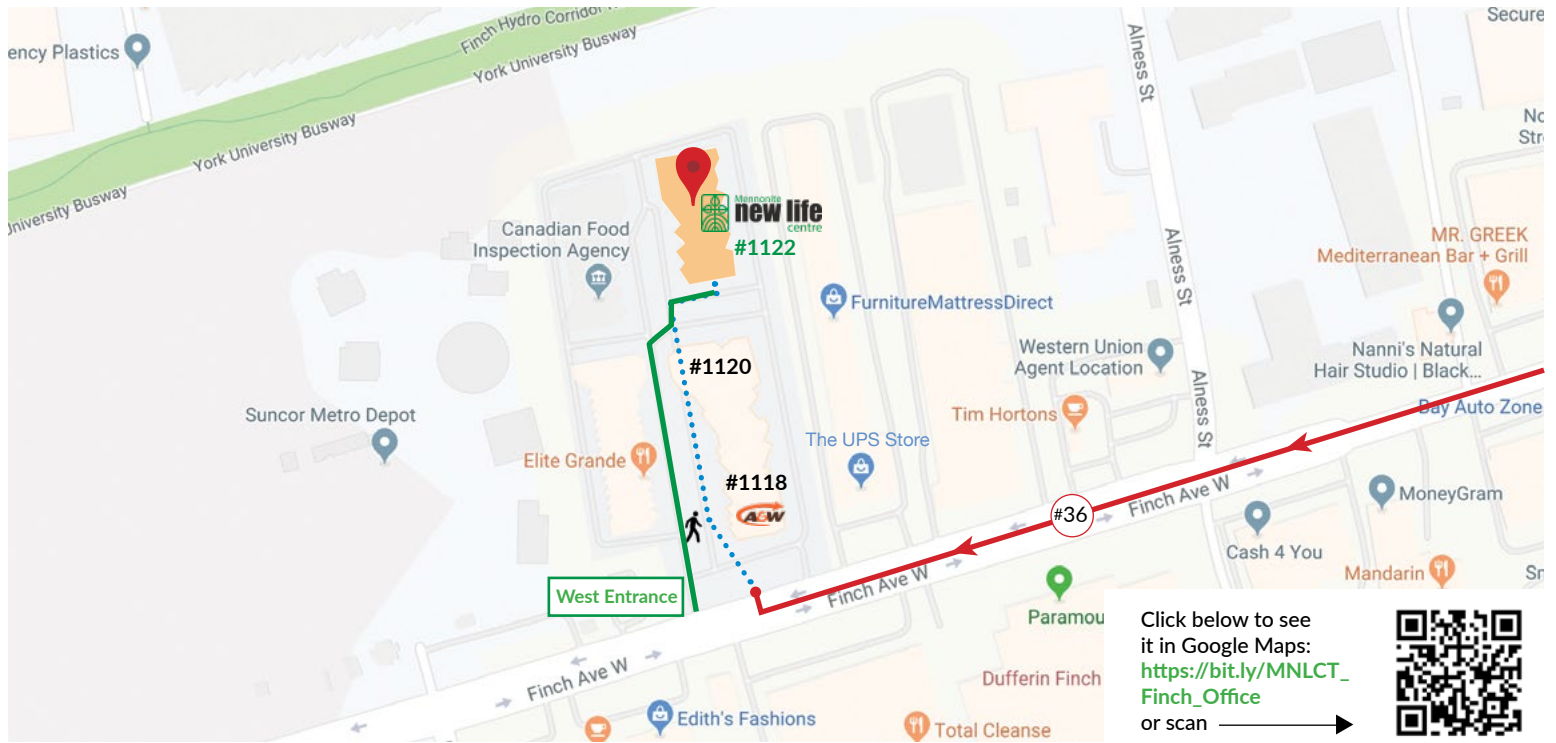

Directions to MNLCT Finch Office, 1122 Finch Ave. W., Unit 1 FROM YONGE & FINCH AREA (FROM THE EAST)

From Finch East Station: Take the #36 Finch West Bus, get off at the stop after Alness St.

We are right behind the #1120 building

If driving: Please enter at the West entrance, the 2nd driveway (after the A&W)

Directions to MNLCT Finch Office, 1122 Finch Ave. W., Unit 1 FROM KEELE & FINCH AREA (FROM THE WEST)

From Finch West Station: Take the #36 Finch West bus and get off at the stop after Chesswood Dr., we are right behind the #1120 building

If driving: Please enter at the West entrance, the 1st driveway (before the A&W)